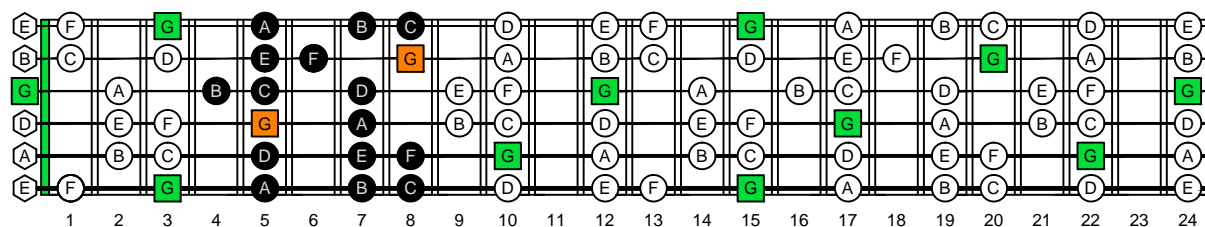

GEDCA octaves G natural - FINGERBOARD OCTAVE SHAPES

GEDCA octaves G mixolydian mode : ENTIRE FINGERBOARD NOTE NAMES

GEDCA octaves G mixolydian mode ENTIRE FINGERBOARD NOTE NAMES : 6G3G1 box shape

GEDCA octaves G mixolydian mode ENTIRE FINGERBOARD NOTE NAMES : 6E4E1 box shape

GEDCA octaves G mixolydian mode ENTIRE FINGERBOARD NOTE NAMES : 4D2 box shape

GEDCA octaves G mixolydian mode ENTIRE FINGERBOARD NOTE NAMES : 5C2 box shape

GEDCA octaves G mixolydian mode ENTIRE FINGERBOARD NOTE NAMES : 5A3 box shape