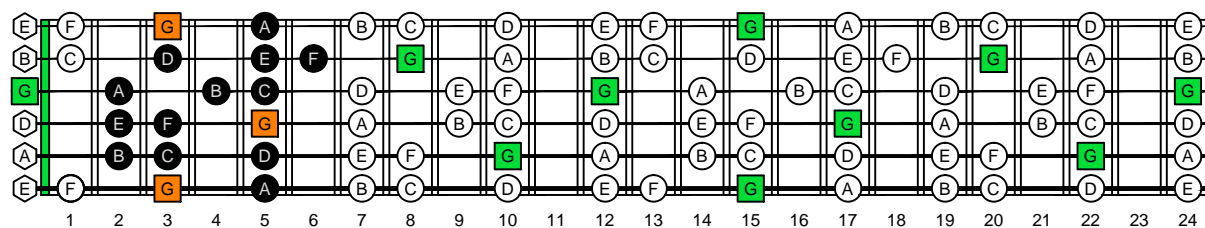

GEDCA octaves G natural - FINGERBOARD OCTAVE SHAPES

GEDCA octaves G mixolydian mode : ENTIRE FINGERBOARD NOTE NAMES

GEDCA octaves G mixolydian mode ENTIRE FINGERBOARD NOTE NAMES : 6G3G1 box shape

GEDCA octaves G mixolydian mode ENTIRE FINGERBOARD NOTE NAMES : 6E4E1 box shape

GEDCA octaves G mixolydian mode ENTIRE FINGERBOARD NOTE NAMES : 4D2 box shape

GEDCA octaves G mixolydian mode ENTIRE FINGERBOARD NOTE NAMES : 5C2 box shape

GEDCA octaves G mixolydian mode ENTIRE FINGERBOARD NOTE NAMES : 5A3 box shape