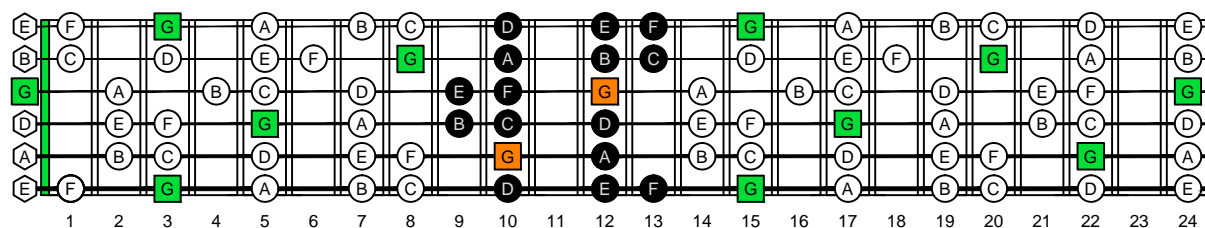

GEDCA octaves G natural - FINGERBOARD OCTAVE SHAPES

GEDCA octaves G mixolydian mode : ENTIRE FINGERBOARD NOTE NAMES

GEDCA octaves G mixolydian mode ENTIRE FINGERBOARD NOTE NAMES : 6G3G1 box shape

GEDCA octaves G mixolydian mode ENTIRE FINGERBOARD NOTE NAMES : 6E4E1 box shape

GEDCA octaves G mixolydian mode ENTIRE FINGERBOARD NOTE NAMES : 4D2 box shape

GEDCA octaves G mixolydian mode ENTIRE FINGERBOARD NOTE NAMES : 5C2 box shape

GEDCA octaves G mixolydian mode ENTIRE FINGERBOARD NOTE NAMES : 5A3 box shape