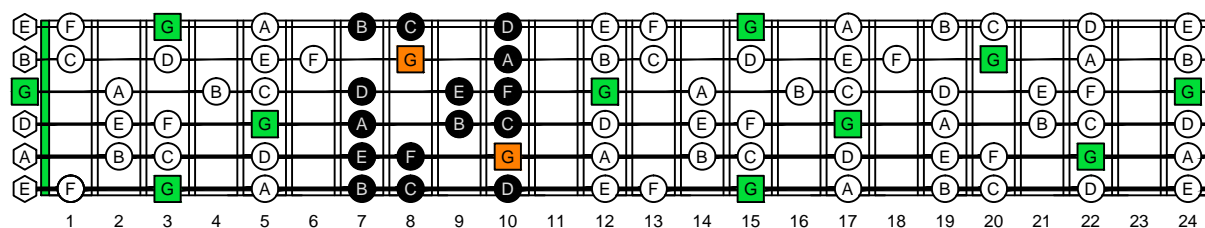

GEDCA octaves G natural - FINGERBOARD OCTAVE SHAPES

GEDCA octaves G mixolydian mode : ENTIRE FINGERBOARD NOTE NAMES

GEDCA octaves G mixolydian mode ENTIRE FINGERBOARD NOTE NAMES : 6G3G1 box shape

GEDCA octaves G mixolydian mode ENTIRE FINGERBOARD NOTE NAMES : 6E4E1 box shape

GEDCA octaves G mixolydian mode ENTIRE FINGERBOARD NOTE NAMES : 4D2 box shape

GEDCA octaves G mixolydian mode ENTIRE FINGERBOARD NOTE NAMES : 5C2 box shape

GEDCA octaves G mixolydian mode ENTIRE FINGERBOARD NOTE NAMES : 5A3 box shape