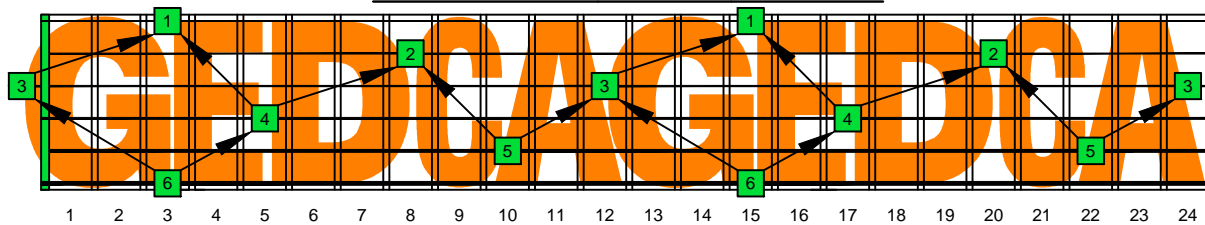

GEDCA octaves G natural - FINGERBOARD OCTAVE SHAPES

GEDCA octaves G mixolydian mode : ENTIRE FINGERBOARD NOTE NAMES

GEDCA octaves G mixolydian mode ENTIRE FINGERBOARD NOTE NAMES : 6G3G1 box shape

GEDCA octaves G mixolydian mode ENTIRE FINGERBOARD NOTE NAMES : 6E4E1 box shape

GEDCA octaves G mixolydian mode ENTIRE FINGERBOARD NOTE NAMES : 4D2 box shape

GEDCA octaves G mixolydian mode ENTIRE FINGERBOARD NOTE NAMES : 5C2 box shape

GEDCA octaves G mixolydian mode ENTIRE FINGERBOARD NOTE NAMES : 5A3 box shape