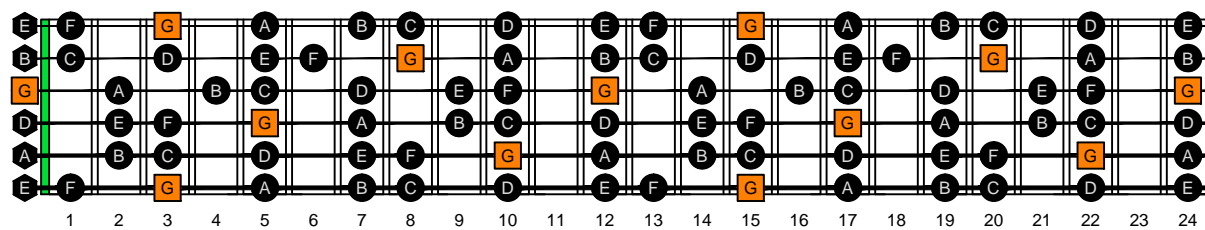

GEDCA octaves G natural - FINGERBOARD OCTAVE SHAPES

GEDCA octaves G mixolydian mode : ENTIRE FINGERBOARD NOTE NAMES

GEDCA octaves G mixolydian mode ENTIRE FINGERBOARD NOTE NAMES : 6G3G1 box shape

GEDCA octaves G mixolydian mode ENTIRE FINGERBOARD NOTE NAMES : 6E4E1 box shape

GEDCA octaves G mixolydian mode ENTIRE FINGERBOARD NOTE NAMES : 4D2 box shape

GEDCA octaves G mixolydian mode ENTIRE FINGERBOARD NOTE NAMES : 5C2 box shape

GEDCA octaves G mixolydian mode ENTIRE FINGERBOARD NOTE NAMES : 5A3 box shape