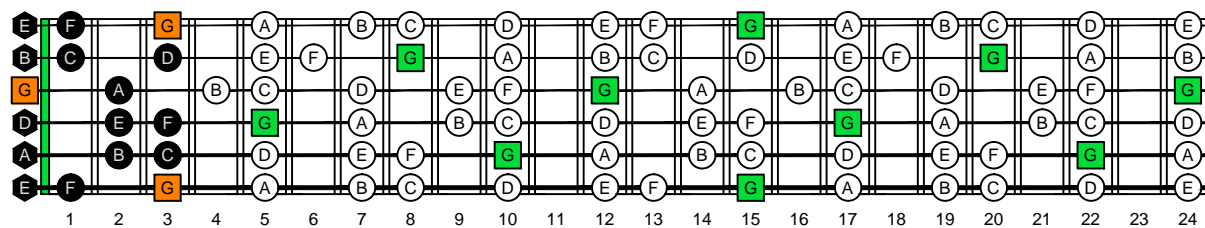

GEDCA octaves G natural - FINGERBOARD OCTAVE SHAPES

GEDCA octaves G mixolydian mode : ENTIRE FINGERBOARD NOTE NAMES

GEDCA octaves G mixolydian mode ENTIRE FINGERBOARD NOTE NAMES : 6G3G1 box shape

GEDCA octaves G mixolydian mode ENTIRE FINGERBOARD NOTE NAMES : 6E4E1 box shape

GEDCA octaves G mixolydian mode ENTIRE FINGERBOARD NOTE NAMES : 4D2 box shape

GEDCA octaves G mixolydian mode ENTIRE FINGERBOARD NOTE NAMES : 5C2 box shape

GEDCA octaves G mixolydian mode ENTIRE FINGERBOARD NOTE NAMES : 5A3 box shape